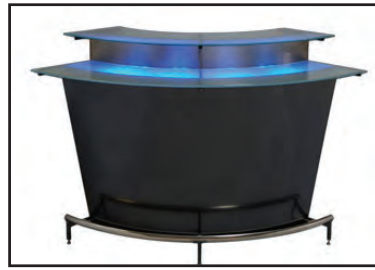

N-13 Black Pedestal
Storage Kiosk with sliding Tray &
Locking Door
24"L x 24"D x 42"H

N-14 White Pedestal
Storage Kiosk with sliding Tray &
Locking Door
24"L x 24"D x 42"H

E-10 White Cube
With Optional Multi Plug Charging Station
20"L x 20"D x 20"H

O-1 Martini Bar
50"L x 50"D x 47"H

O-2 Martini Bar with colored lighting option.
No Electric Required

Suggested Layout (3 Bars)

O-3 Cosmopolitan Bar
72"L x 27"D x 42"H

O-4 Cosmopolitan Bar with colored lighting option. Electric Required