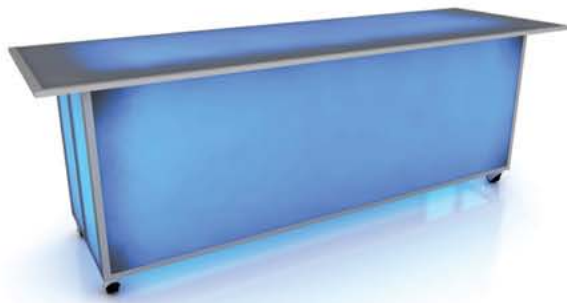

LED Buffet Table

.....

LB 3005
Open 96"l x 34"h x 30"w
Closed 96"l x 34"h x 6-3/8"w